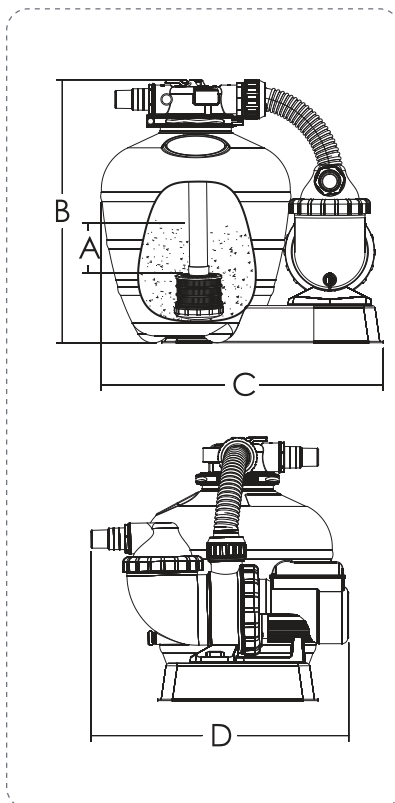

Max Water Temperature

40°C (104°F)

Suggested Size Of Media

0.5-0.8mm

Remarks: Flow curve information based on 220V/50Hz motor.

Product Information and Dimension

Code	Model	Filter	Pump	Max. Flow Rate	Sand (kg)	A (mm)	B (mm)	C (mm)	D (mm)	Filter & Pump In/Out Connection	Adaptor
88033669	FSU-8TP	13" Filter	AMU020TP	133.3lpm 8.0m³/h	17	145	460	494	450	1.5" / 50 mm	1 1/4" & 1 1/2" 32 & 38mm
88033671	FSU-8P	13" Filter	AMU020P	133.3lpm 8.0m³/h	17	145	460	494	450	1.5" / 50 mm	1 1/4" & 1 1/2" 32 & 38mm

FSU Series Filtration Combo

includes:

- 1) Durable top mount plastic filter tank
- 2) 4-Way Multiport Valve
- 3) Aqua-Mini Pump (AMU020TP or AMU020P)
- 4) Timer (optional)

Note: Suggest sand weight varies with differences in filter media size. For reference only.

Max Working Pressure
28psi/2bar

Max Water Temperature
40°C (104°F)

Suggested Size Of Media
0.5-0.8mm

Remarks: Flow curve information based on 220V/50HZ motor.

Product Information and Dimension

Code	Model	Filter	Pump	Max. Flow Rate	Sand (kg)	A (mm)	B (mm)	C (mm)	D (mm)	Filter & Pump In/Out Connection	Adaptor
88030201	FSP300-4W	P300	ST020	58lpm 3.5m³/h	19	145	540	485	330	1.5" / 50 mm	1 1/4" & 1 1/2" 32 & 38mm
88030202	FSP300-4W	P300	ST033	67lpm 4.02m³/h	19	145	540	485	330	1.5" / 50 mm	1 1/4" & 1 1/2" 32 & 38mm
88033718	FSP390-4W	P390	SD075	133lpm 8.00m³/h	35	235	724	760	527	1.5" / 50 mm	1 1/4" & 1 1/2" 32 & 38mm