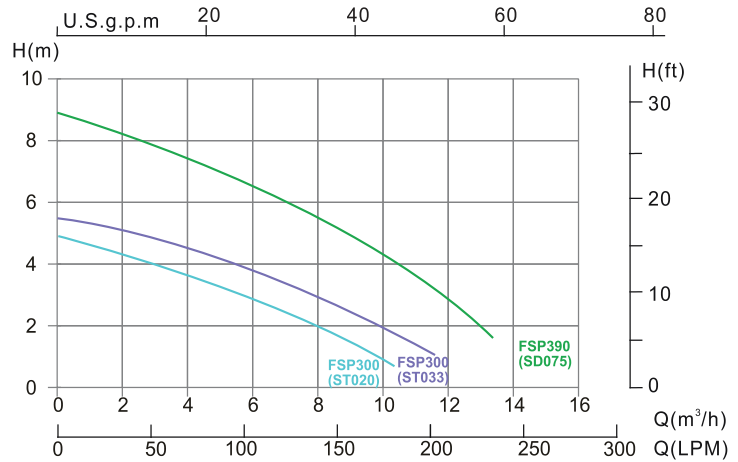

Max Water Temperature

40°C (104°F)

Suggested Size Of Media

0.5-0.8mm

Remarks: Flow curve information based on 220V/50Hz motor.

Product Information and Dimension

Code	Model	Filter	Pump	Max. Flow Rate	Sand (kg)	A (mm)	B (mm)	C (mm)	D (mm)	Filter & Pump In/Out Connection	Adaptor
88033669	FSU-8TP	13" Filter	AMU020TP	133.3lpm 8.0m³/h	17	145	460	494	450	1.5" / 50 mm	1 1/4" & 1 1/2" 32 & 38mm
88033671	FSU-8P	13" Filter	AMU020P	133.3lpm 8.0m³/h	17	145	460	494	450	1.5" / 50 mm	1 1/4" & 1 1/2" 32 & 38mm

Max Working Pressure
28psi/2bar

Max Water Temperature
40°C (104°F)

Suggested Size Of Media
0.5-0.8mm

Remarks: Flow curve information based on 220V/50HZ motor.

Product Information and Dimension

Code	Model	Filter	Pump	Max. Flow Rate	Sand (kg)	A (mm)	B (mm)	C (mm)	D (mm)	Filter & Pump In/Out Connection	Adaptor
88030201	FSP300-4W	P300	ST020	58lpm 3.5m³/h	19	145	540	485	330	1.5" / 50 mm	1 1/4" & 1 1/2" 32 & 38mm
88030202	FSP300-4W	P300	ST033	67lpm 4.02m³/h	19	145	540	485	330	1.5" / 50 mm	1 1/4" & 1 1/2" 32 & 38mm
88033718	FSP390-4W	P390	SD075	133lpm 8.00m³/h	35	235	724	760	527	1.5" / 50 mm	1 1/4" & 1 1/2" 32 & 38mm