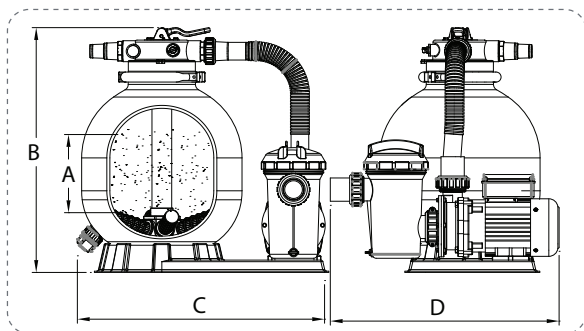

Max Working Pressure
28psi/2bar

Max Water Temperature
40°C (104°F)

Suggested Size Of Media
0.5-0.8mm

Remarks: Flow curve information based on 220V/50HZ motor.

Product Information and Dimension

Code	Model	Filter	Pump	Max. Flow Rate	Sand (kg)	A (mm)	B (mm)	C (mm)	D (mm)	Filter & Pump In/Out Connection	Adaptor
88030201	FSP300-4W	P300	ST020	58lpm 3.5m³/h	19	145	540	485	330	1.5" / 50 mm	1 1/4" & 1 1/2" 32 & 38mm
88030202	FSP300-4W	P300	ST033	67lpm 4.02m³/h	19	145	540	485	330	1.5" / 50 mm	1 1/4" & 1 1/2" 32 & 38mm
88033718	FSP390-4W	P390	SD075	133lpm 8.00m³/h	35	235	724	760	527	1.5" / 50 mm	1 1/4" & 1 1/2" 32 & 38mm

FSP300 Filtration Combo

- includes:
- 1) Durable top mount plastic filter tank (P300 Filter)
 - 2) 4-Way Multiport Valve
 - 3) ST Series Pump (ST020 or ST033)

FSP390-4W

FSP390 Filtration Combo

- includes:
- 1) Durable top mount plastic filter tank (P390 Filter)
 - 2) 4-Way Multiport Valve
 - 3) SD075 Pump