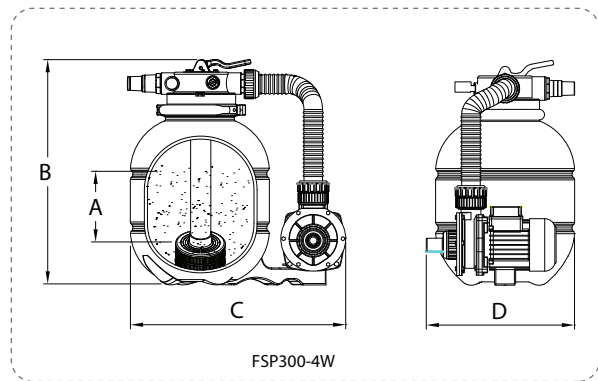

Filter System **FSP SERIES**

Compact Filter System

For above-ground pool

Valve
4-Way Multiport Valve

Max Working Pressure
28psi/2bar

Max Water Temperature
40°C (104°F)

Suggested Size Of Media
0.5-0.8mm

Remarks: Flow curve information based on 220V/50HZ motor.

Product Information and Dimension

Code	Model	Filter	Pump	Max. Flow Rate	Sand (kg)	A (mm)	B (mm)	C (mm)	D (mm)	Filter & Pump In/Out Connection	Adaptor
88030201	FSP300-4W	P300	ST020	58lpm 3.5m³/h	19	145	540	485	330	1.5" / 50 mm	1 1/4" & 1 1/2" 32 & 38mm
88030202	FSP300-4W	P300	ST033	67lpm 4.02m³/h	19	145	540	485	330	1.5" / 50 mm	1 1/4" & 1 1/2" 32 & 38mm
88033718	FSP390-4W	P390	SD075	133lpm 8.00m³/h	35	235	724	760	527	1.5" / 50 mm	1 1/4" & 1 1/2" 32 & 38mm

FSP300 Filtration Combo

1. includes:
1) Durable top mount plastic filter tank (P300 Filter)
  2) 4-Way Multiport Valve
  3) ST Series Pump (ST020 or ST033)

FSP390-4W

FSP390 Filtration Combo

1. includes:
1) Durable top mount plastic filter tank (P390 Filter)
  2) 4-Way Multiport Valve
  3) SD075 Pump