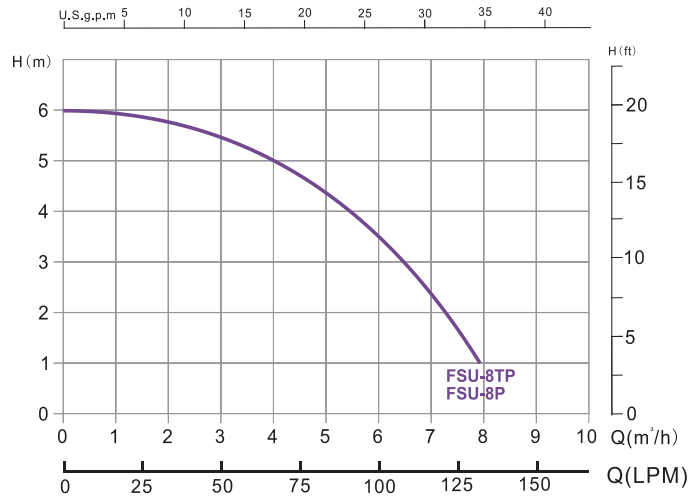

Filter System FSU SERIES

INGEBOMBA

Ultra Filter System

For above-ground pool

Valve

4-Way Multiport Valve

Max Working Pressure

28psi/2bar

Max Water Temperature

40°C (104°F)

Suggested Size Of Media

0.5-0.8mm

Remarks: Flow curve information based on 220V/50Hz motor.

Product Information and Dimension

Code	Model	Filter	Pump	Max. Flow Rate	Sand (kg)	A (mm)	B (mm)	C (mm)	D (mm)	Filter & Pump In/Out Connection	Adaptor
88033669	FSU-8TP	13" Filter	AMU020TP	133.3lpm 8.0m³/h	17	145	460	494	450	1.5" / 50 mm	1 1/4" & 1 1/2" 32 & 38mm
88033671	FSU-8P	13" Filter	AMU020P	133.3lpm 8.0m³/h	17	145	460	494	450	1.5" / 50 mm	1 1/4" & 1 1/2" 32 & 38mm

Max Working Pressure
28psi/2bar

Max Water Temperature
40°C (104°F)

Suggested Size Of Media
0.5-0.8mm

Remarks: Flow curve information based on 220V/50HZ motor.

Product Information and Dimension

Code	Model	Filter	Pump	Max. Flow Rate	Sand (kg)	A (mm)	B (mm)	C (mm)	D (mm)	Filter & Pump In/Out Connection	Adaptor
88030201	FSP300-4W	P300	ST020	58lpm 3.5m³/h	19	145	540	485	330	1.5" / 50 mm	1 1/4" & 1 1/2" 32 & 38mm
88030202	FSP300-4W	P300	ST033	67lpm 4.02m³/h	19	145	540	485	330	1.5" / 50 mm	1 1/4" & 1 1/2" 32 & 38mm
88033718	FSP390-4W	P390	SD075	133lpm 8.00m³/h	35	235	724	760	527	1.5" / 50 mm	1 1/4" & 1 1/2" 32 & 38mm