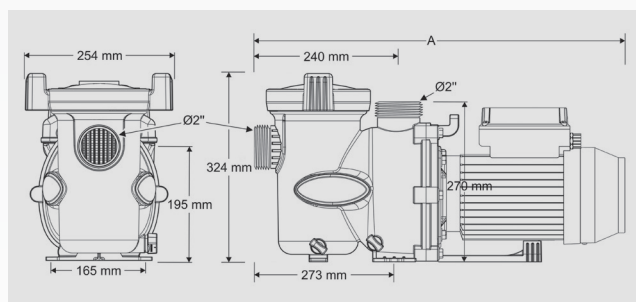

TECHNICAL INFORMATION

	FloPro 50M	FloPro 75M	FloPro 75T	FloPro 100M	FloPro 100T	FloPro 150M	FloPro 150T	FloPro 200M	FloPro 200T
50 Hz power supply	220-240 VAC	220-240 VAC	380-420 VAC	220-240 VAC	380-420 VAC	220-240 VAC	380-420 VAC	220-240 VAC	380-420 VAC
Power in kW (P2)	0.37 kW	0.55 kW		0.75 kW		1.1 kW		1.5 kW	
Power in HP (P2)	0.5 HP	0.75 HP		1.0 HP		1.5 HP		2.0 HP	
Flow rate at 10 m head	10.3 m³/h	13.2 m³/h		15.8 m³/h		20.8 m³/h		27.0 m³/h	
Maximum flow rate	16.8 m³/h	18.6 m³/h		22.9 m³/h		27.4 m³/h		35.5 m³/h	
Maximum Manometric head	17.8 m	20.7 m		21.5 m		22.3 m		24.5 m	
Length (A)	58.3 cm	58.3 cm	54.3 cm	58.3 cm	55.3 cm	58.3 cm	56.3 cm	58.3 cm	58.3 cm
Motor type	Asynchronous motor, class F insulation, stainless steel shaft and bearings								
Speed	2,850 RPM								
Usage	Fresh water and salt water up to 6 g/L (6,000 ppm)								
Pre-filter basket volume	2.6 L								

BENEFITS

- 63/50 mm union connectors provided
- 2 optional pump bases for easy installation
- Compatible with salt water