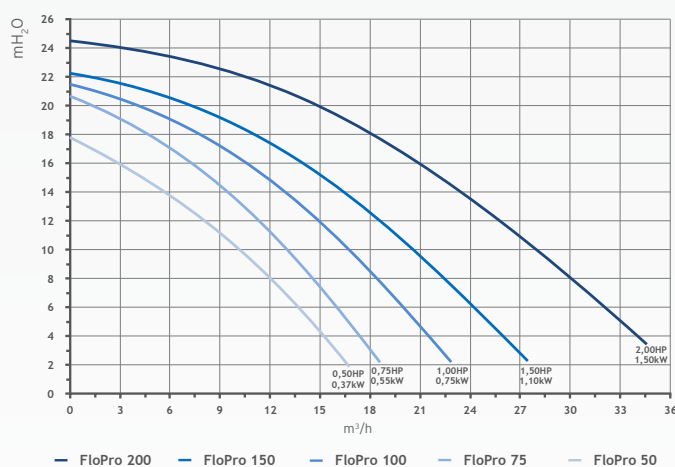

PERFORMANCE GRAPHS

STANDARD FEATURES

FOR WHICH TYPE OF POOLS?

1 ALL TYPES OF SWIMMING POOL

2 POOLS UP TO 150 M³

ACCESSORIES

3

YEAR

WARRANTY

www.zodiac-poolcare.com
WWW.INGEBOMBA.CL
AV. GRECIA Nº 816 - LOCAL 1 - ÑUÑO A - SANTIAGO
FONOS 2-22378933 2-22399559
MAIL: PROYECTOS@INGEBOMBA.CL